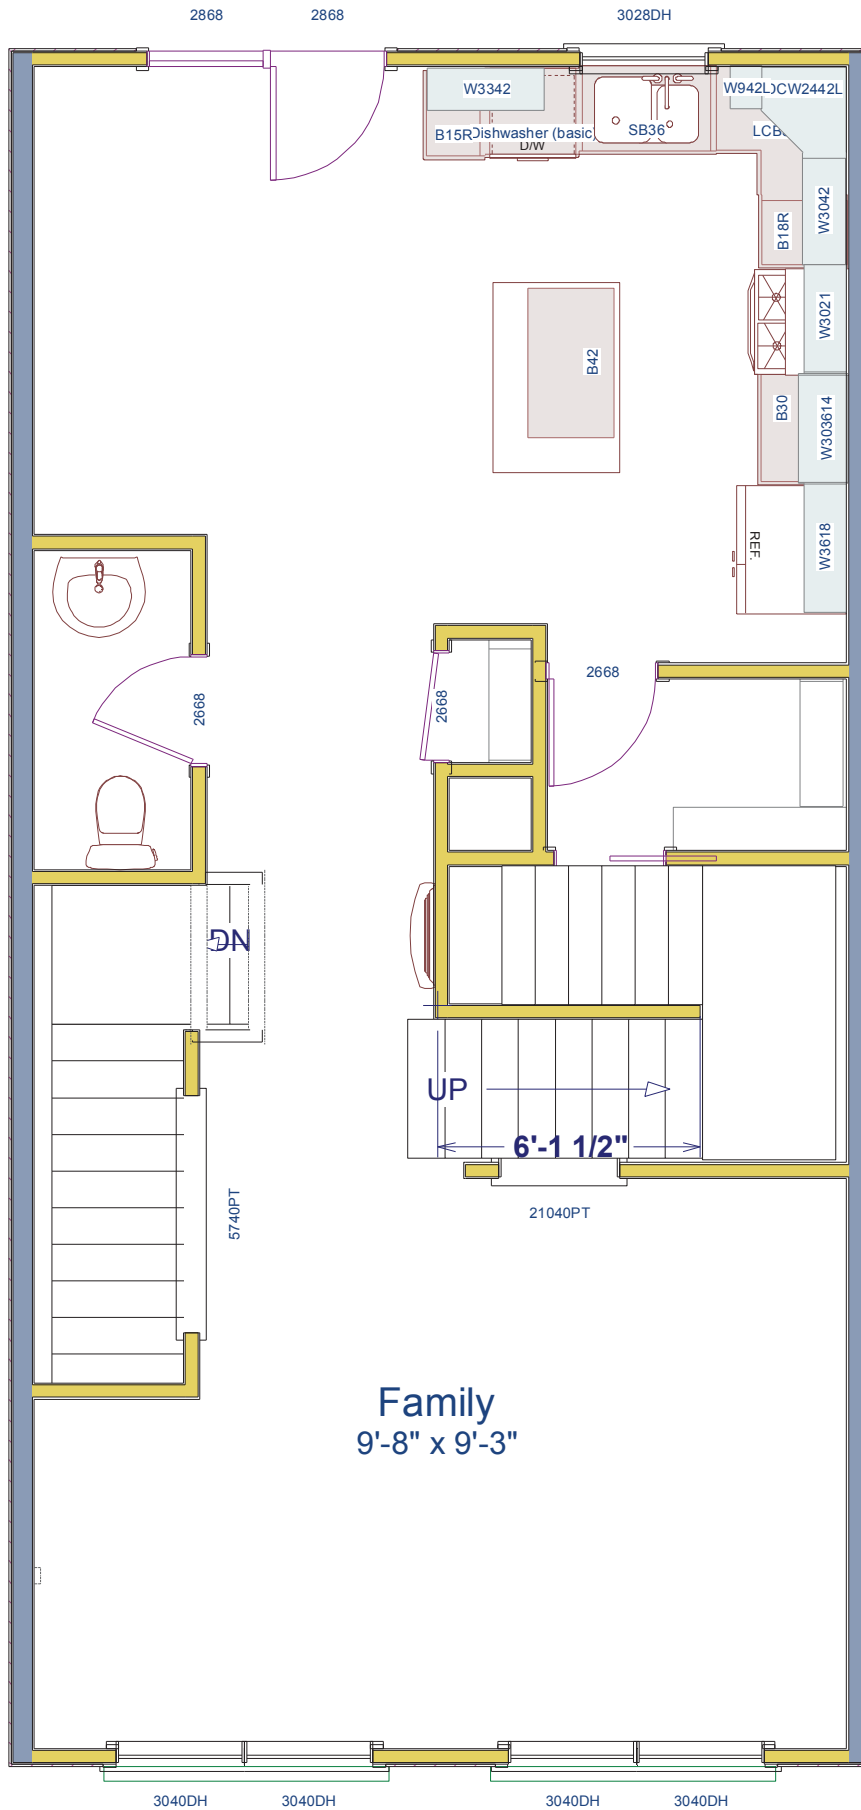

Rough in Plumbing
for future Bath

WH

5

SB30

UP

Garage

3068

9080

2668

2668

2668

2668

Family
 9'-8" x 9'-3"